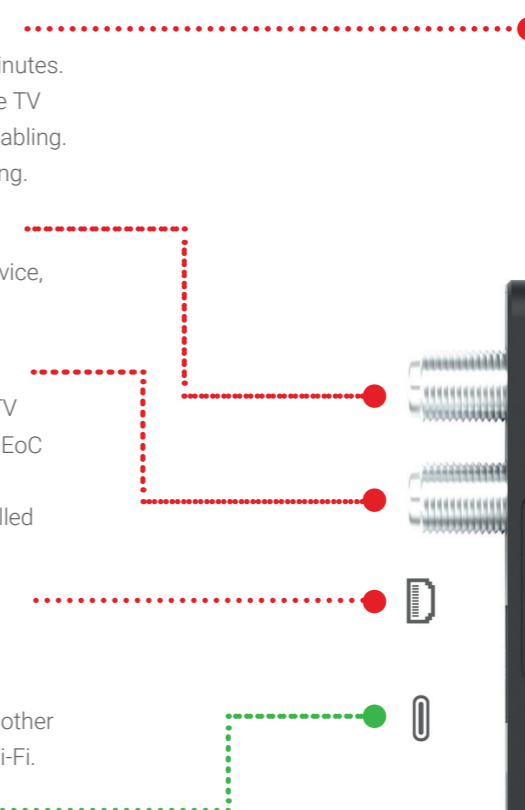

The TRIAX EoC MediaConverter fits snugly onto the back of each TV, providing IP network access while maintaining the standard DVB TV signals. Installed quickly and efficiently, TRIAX EoC opens up a huge new range of viewing possibilities that satisfies the streaming demands of today and the future.

Quick, secure, discreet

- Installed in a matter of minutes.
- Tucks in neatly behind the TV out of sight, no mass of cabling.
- Tamper-proof, secure fixing.

TV out

- The standard DVB TV service, delivered as normal.

EoC + TV in

- The combined data and TV signals, straight from the EoC controller via the existing coax cables already installed in the building.

Ethernet out

- A fast, reliable 1 Gbps IP network connection.
- Use for IPTV, OTT or any other connected service, like Wi-Fi.

Power-saving flexibility

- Can be powered directly from the TV's USB
- Comparable devices use up to 100% more power.

Product shown actual size

Images are for illustration purposes only